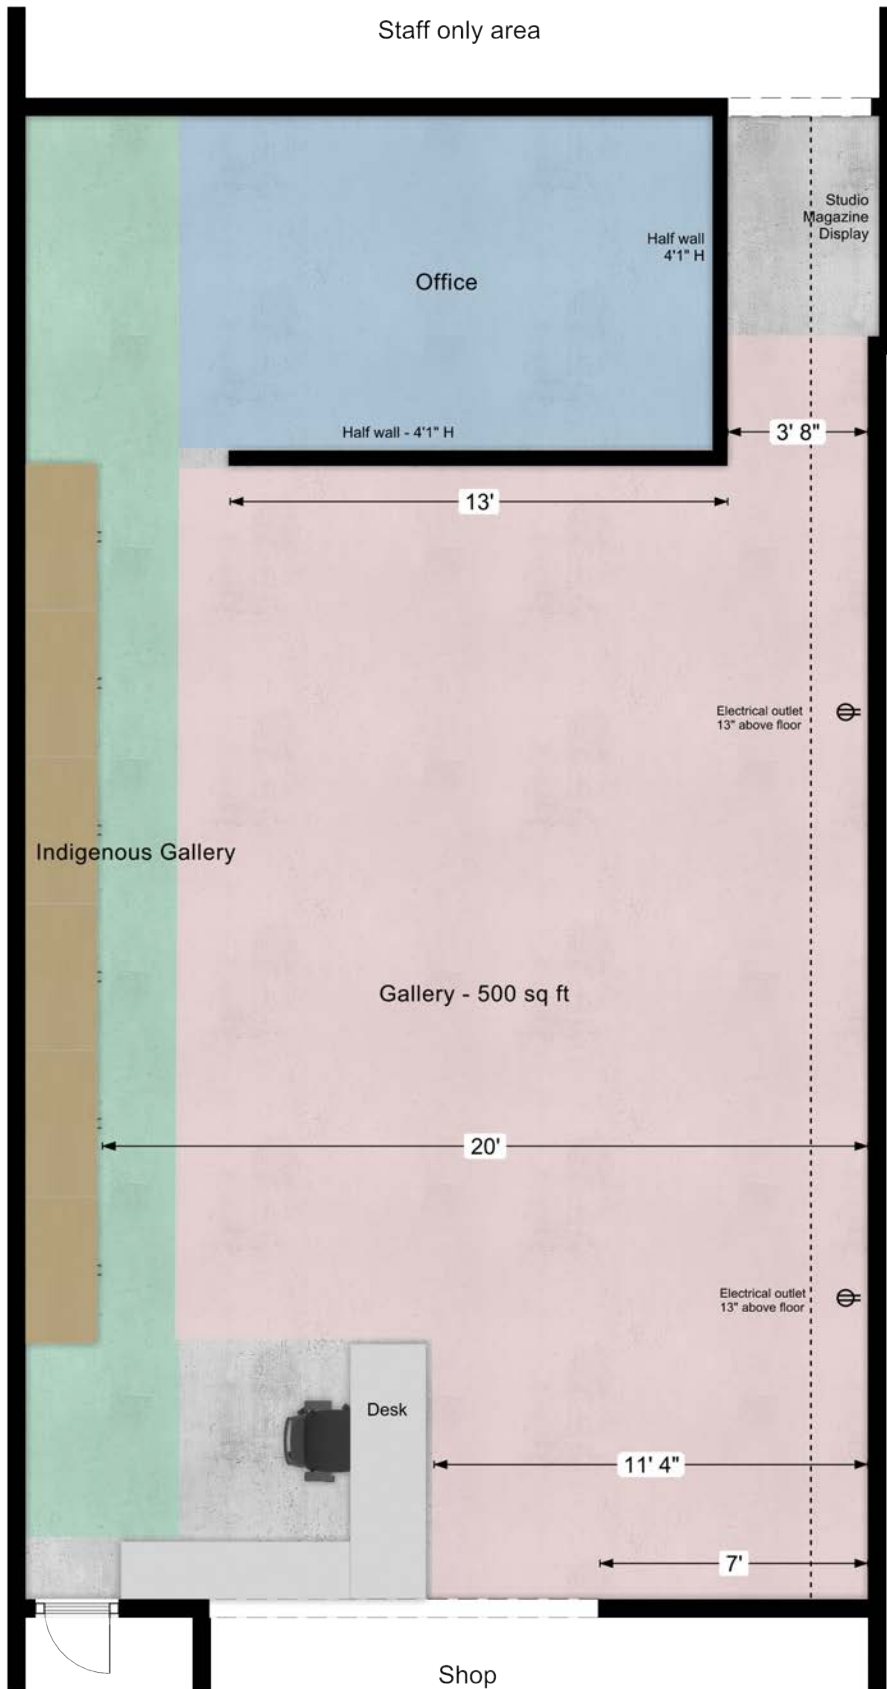

Craft Ontario Gallery
1106 Queen St West
Current as of Nov 2020

- Area highlighted in pink is area available for exhibition programming
- Ceiling is just shy of 9' (107")
- Dotted line indicates an air duct that runs along the wall, approx. 18" down from the ceiling and 18" out from the wall
- Adjustable halogen track lighting and fluorescent tube lighting; two systems can be operated independently
- No natural light except indirectly through the Shop windows on Queen St.
- East gallery wall (33') and south gallery wall (7') are plywood-backed
- Polished concrete floor throughout

CRAFT
ONTARIO

Looking toward the southeast corner of the gallery

Looking toward the northeast corner of the gallery

Looking toward the office area (north)